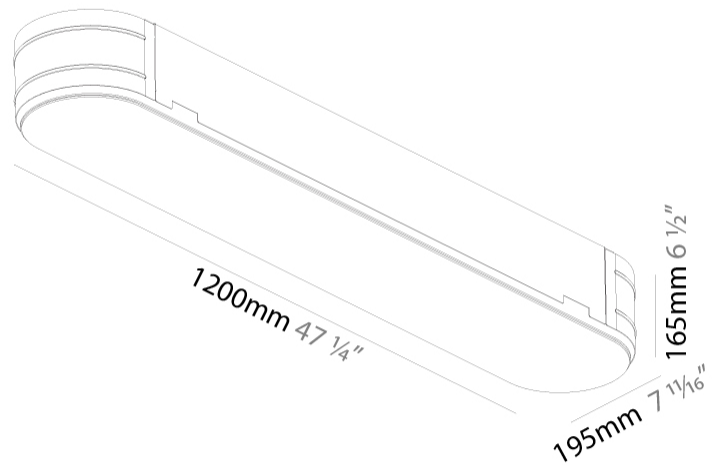

### PHYSICAL

Shape: Oval  
Length (mm): 1200  
Length (in): 47 1/4  
Width (mm): 195  
Width (in): 7 11/16  
Depth (mm): 165  
Depth (in): 6 1/2  
Ceiling Thickness (mm): 10 / 12.5 / 15 / 25 / 30  
Ceiling Thickness (in): 3/8 or 1/2 or 9/16 or 1 or 1 3/16  
Min. Recessing Depth (mm): 180  
Min. Recessing Depth (in): 7 1/16  
Light Distribution: Direct  
Weight (kg): 7.6  
Weight (lbs): 16.72  
Diffuser: PMMA - Opal  
Fixture Material: Extruded Aluminum / Steel  
Cut-out Measurements: 1235mm / 48 5/8" x 230mm / 9 1/16"  
Upon Request: Unique Sizes Unique Ceiling Thickness Unique Mounting Depth Spot Inserts

#### RATINGS AND CERTIFICATIONS

Certified By: Certified for North American Standards  
IP rating: IP20

PROJECT
TYPE
SPECIFIER
QUANTITY
DATE

1235mm x 230mm  
48 5/8" x 9 1/16"

10 | 12 1/2 | 15 | 25 | 30mm  
3/8" | 1/2" | 9/16" | 1" | 3/16"

#### PHYSICAL

Shape: Oval  
 Length (mm): 1252  
 Length (in): 49 5/16  
 Width (mm): 222  
 Width (in): 8 3/4  
 Depth (mm): 150  
 Depth (in): 5 7/8  
 Ceiling Thickness (mm): 10 / 12.5 / 15 / 25  
 Ceiling Thickness (in): 3/8 or 1/2 or 9/16 or 1  
 Min. Recessing Depth (mm): 160  
 Min. Recessing Depth (in): 6 5/16  
 Light Distribution: Direct  
 Weight (kg): 7.634  
 Weight (lbs): 16.80  
 Diffuser: PMMA - Opal or Micro-Prism  
 Fixture Finish: SSR / BKV / CWI / CRY / HAB / UFT / ITA / RUA / FTG / MYG / LOD / PUS / FRO / FUP / KIA / POP / BLS / SPG / MEY / GOH / GUM / CHC / COM / ABZ / JAG / OBR / MOS / ROR  
 Fixture Material: Extruded Aluminum / Steel  
 Cut-out Measurements: 1235mm / 48 5/8" x 205mm / 8 1/16"